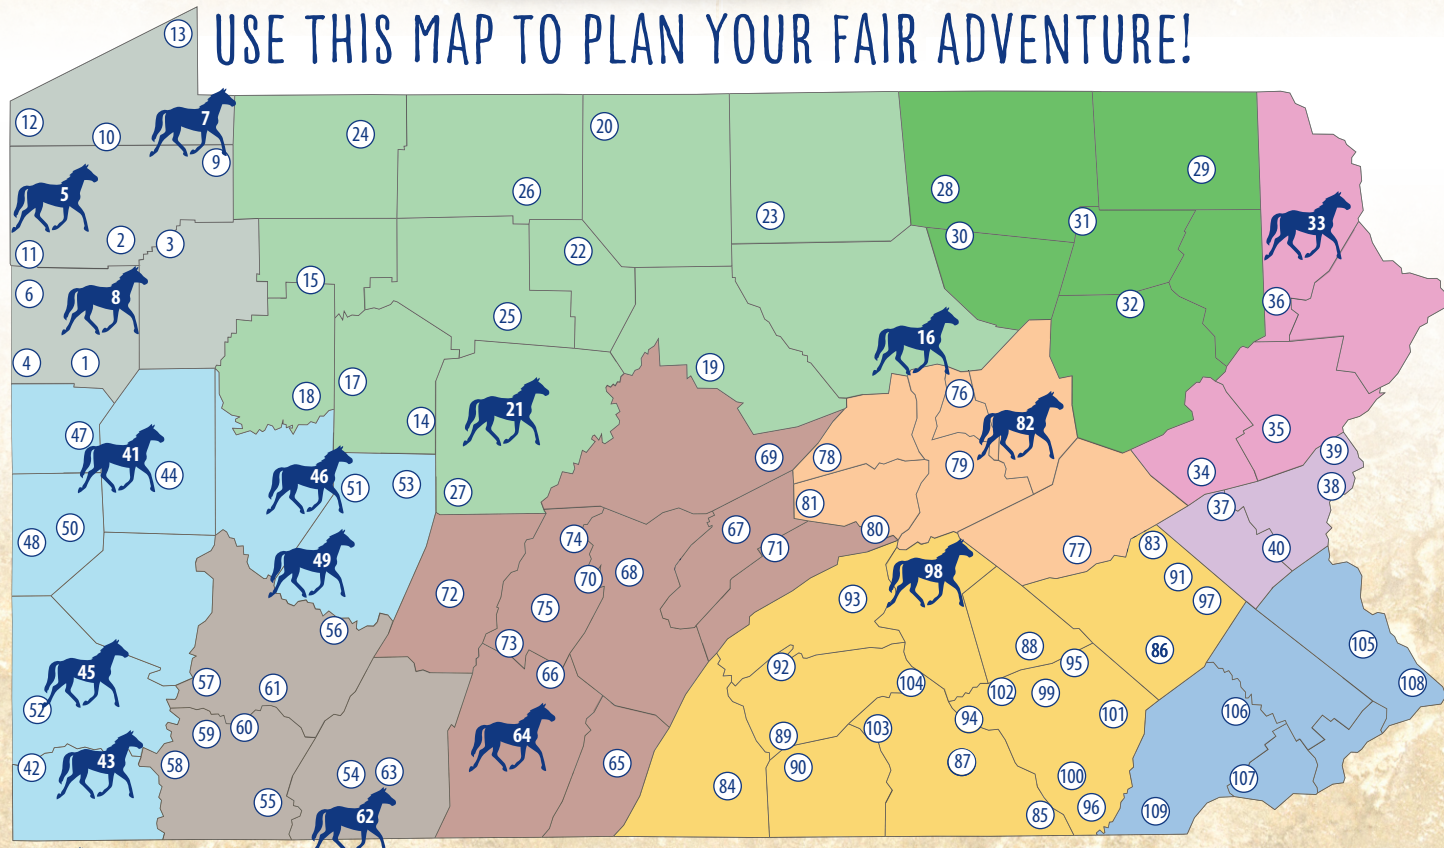

"Every one of Pennsylvania's 108 fairs offers 108 more reasons to love Pennsylvania. You'll meet the neighbors who make our agriculture industry the best in the nation, and the young people who will feed our future. Come for the prize-winning pickles, pigs, and pumpkins, and leave with a lasting smile, some new friends, and lifelong memories, made in PA!"

Russell C. Redding, Secretary of Agriculture

USE THIS MAP TO PLAN YOUR FAIR ADVENTURE!