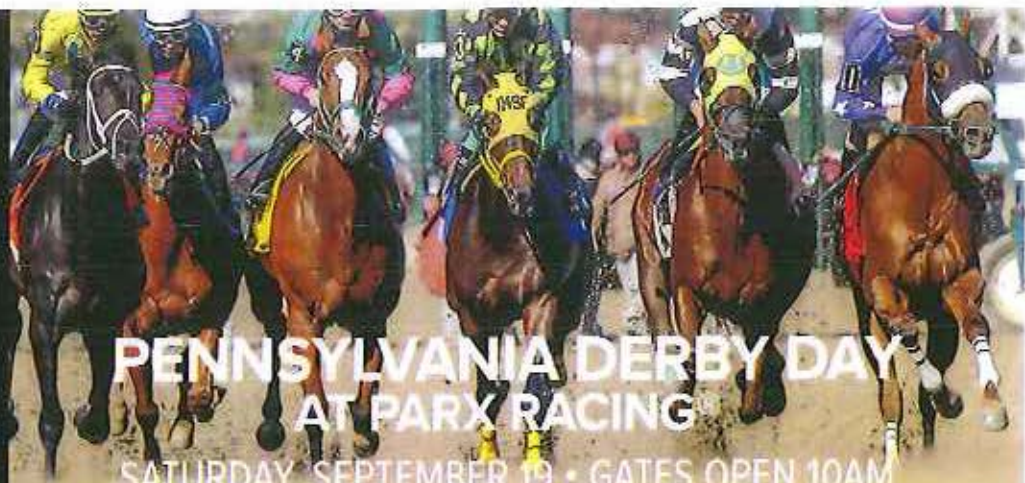

parx
casino

Get lucky in no time.

COMING
UP AT

FRIDAY, SEPTEMBER 18

9PM Big Romeo
10PM DJ Paul Desisto

SATURDAY, SEPTEMBER 19

5PM Tuesday's Gone
9PM Split Decision
10PM DJ Joe Broscoe

FRIDAY, SEPTEMBER 25

9PM Don't Call Me Francis
10PM DJ Eric Vanderslice

SATURDAY, SEPTEMBER 26

4PM Sensational Soul Cruisers
9PM The Exceptions
10PM DJ Paul Desisto

Visit parxcasino.com/calendar for full schedule.

PENNSYLVANIA DERBY DAY AT PARX RACING

SATURDAY, SEPTEMBER 19 • GATES OPEN 10AM

A thrilling day at the races featuring

- $1 Million PA Derby (GI)
- $1 Million Cotillion (GI)

Plus enjoy free admission, family fun,
live entertainment & more in the Picnic Grove!